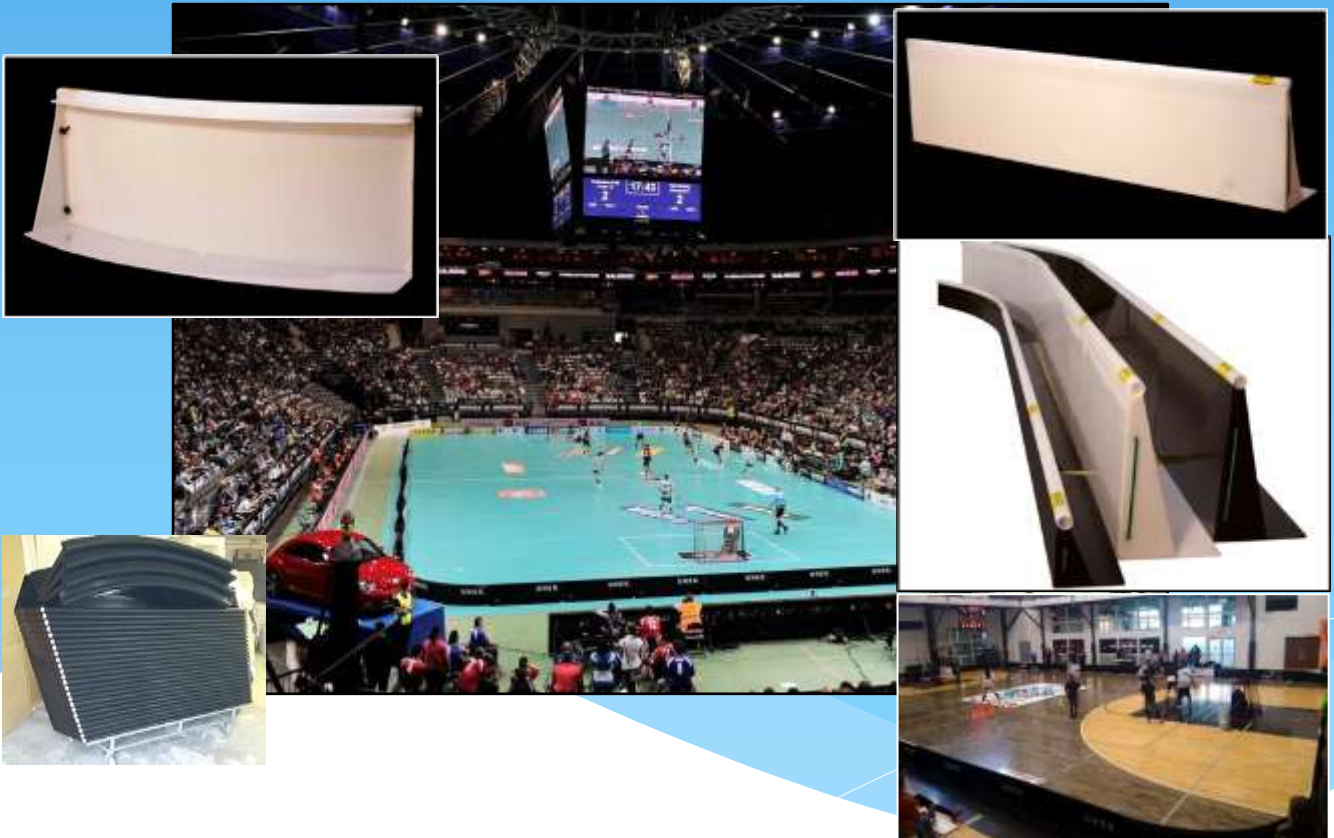

UHER Floorball Rinks From FloorballPlanet

FloorballPlanet has IFF-certified floorball boards in the USA...

- A regulation floorball rink less than \$10,000 + shipping
- Available in 3 configurations or customize for your facility!
- Durable steel carts for easy storage (two per full rink needed)
- Available in Black or White
- IFF Certified
- Inventory in Texas - Fast Shipment to Your Location

Contact: sales@floorballplanet.com
Telephone: 817-806-5002

FloorballPlanet has partnered with Uher to supply us with most affordable high quality IFF-Certified floorball rink boards in the country.

- Boards are produced by The Uher Company, one of the premier floorball manufacturers in the world.
- Each regulation IFF certified rink is 40m x 20m with rounded corners. There are 52 straight panels (1.99m x .5m) and 8 corner segments. Panels are manufactured of high strength polypropylene with sophisticated molecular welding technology. Wheeled trolleys (2 per rink) are included for easy movement and storage.
- In addition to a regulation rink (40m x 20m) we offer two other standard configurations. A 28m x 14m (91' x 46') is ideal for 4 v 4 plus goalies and will fit in most gyms. This is the standard size for Special Olympics Unified competition and comes with 34 straight segments, 8 corner segments and 2 trolleys. A smaller 20m x 12m (65' x 39') configuration is ideal for 3 v 3 and small game situations. It comes with 24 straight segments, 8 corner segments and 1 trolley.
- An extra set of corners may be purchased so that you may assemble two smaller floorball rinks from a full-size. This is a hugely popular feature where many facilities are not large enough to fit a full regulation rink.
- Not exclusive to floorball. These versatile boards can be used as borders for a variety of sports!
- Have a unique situation? Purchase individual segments to fit your needs.
- Pricing, FOB Dallas-Fort Worth (pricing same for white instead of black):